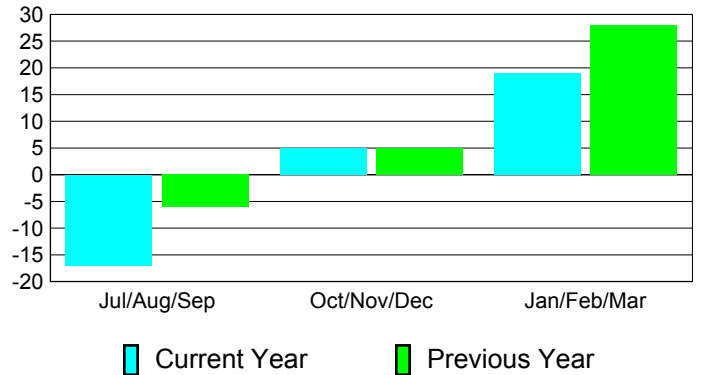

**Membership Results
2010-2011**

**Membership
2009-2010**

Month	Net Memb Goal	Actual New Memb	Actual Dropped Memb	Gain/Loss of Memb	Gain/Loss of Memb
Jul/Aug/Sep	2	2	-19	-17	-6
Oct/Nov/Dec	13	56	-51	5	5
Jan/Feb/Mar	58	45	-26	19	28
Totals	73	103	-96	7	27

Membership Results 2010-2011

Goal, New, Dropped, Gain/Loss

Comparison of Membership Gain/Loss

Current Year Compared to the Previous Year

Gender Comparison 2010-2011

Male

Female