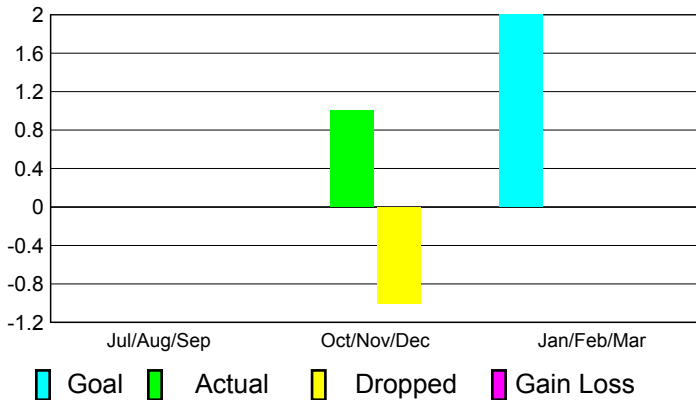

2010-2011 GMT Reports for District (or Undistricted) **District 109 A**

GMT: **JON BJARNI THORSTEINSSO** Location: **ICELAND**

GMT CA: **4**

CLUBS

**Club Results
2010-2011**

**Clubs
2009-2010**

Month	New Club Goal	Actual New Clubs	Actual Dropped Clubs	Gain/Loss of Clubs	Gain/Loss of Clubs
Jul/Aug/Sep	0	0	0	0	0
Oct/Nov/Dec	0	1	-1	0	0
Jan/Feb/Mar	2	0	0	0	0
Totals	2	1	-1	0	0

Club Results 2010-2011

Goal, New, Dropped, Gain/Loss

Comparison of Club Gain/Loss

Current Year Compared to the Previous Year

YTD Status Quo Clubs 2010-2011

Status Quo Clubs Compared to Status Quo Members

MEMBERSHIP